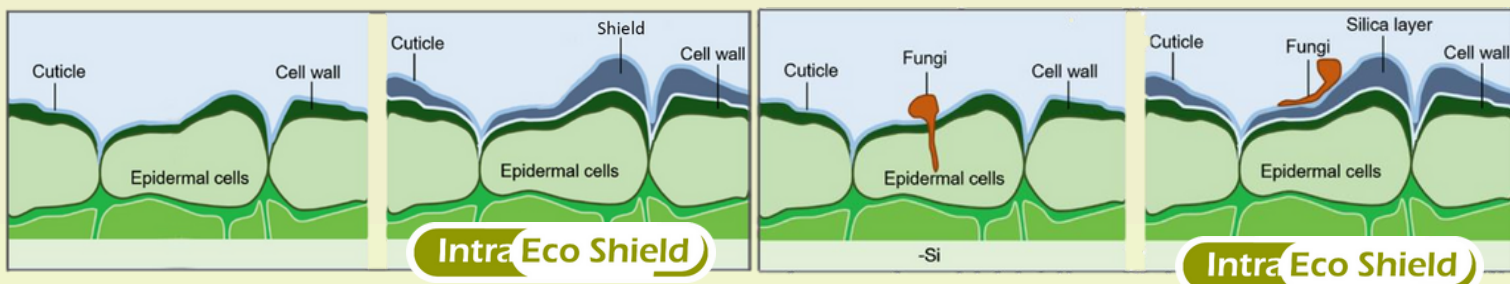

The leading product in sustainable yield performance & crop health

INTRA ECO SHIELD: CREATES A VITAL DEFENCE!

Intra Eco Shield promotes the growth of robust and healthy crops, enhancing their defense against abiotic stress while improving nutrient absorption. This product is deposited in the outer cell walls of plants, creating a natural barrier that protects against mechanical damage. Intra Eco Shield can be administered through the irrigation system or used as a foliar spray. By applying it weekly, you can reduce production losses and increase your yield.

ECO SHIELD creates a more vital plant by strengthening the natural defence of plants' cell walls

PROTECT YOUR PRODUCTION with stronger, healthier plants for increased yield

Formulated for **EXCELLENT ABSORPTION** and **EASY DOSAGE** through fertilization systems

IMPROVED RESISTANCE WITH A NATURAL SHIELD, PESTICIDE FREE

Would you like to know more? www.houwelingamericas.com

ECO SHIELD AND TOMATO CROPS

- ✓ Boosts calcium uptake, reducing the risk of blossom end rot in tomatoes
- ✓ Helps maintain high yields even under stress conditions
- ✓ Enhances nutrient absorption for healthier, more productive plants

ECO SHIELD AND CUCUMBER CROPS

- ✓ Enhances cucumber plants' resilience to abiotic stresses
- ✓ Promotes plant health
- ✓ Reduced susceptibility to disease
- ✓ Strengthens plant walls, improving plant structure and durability